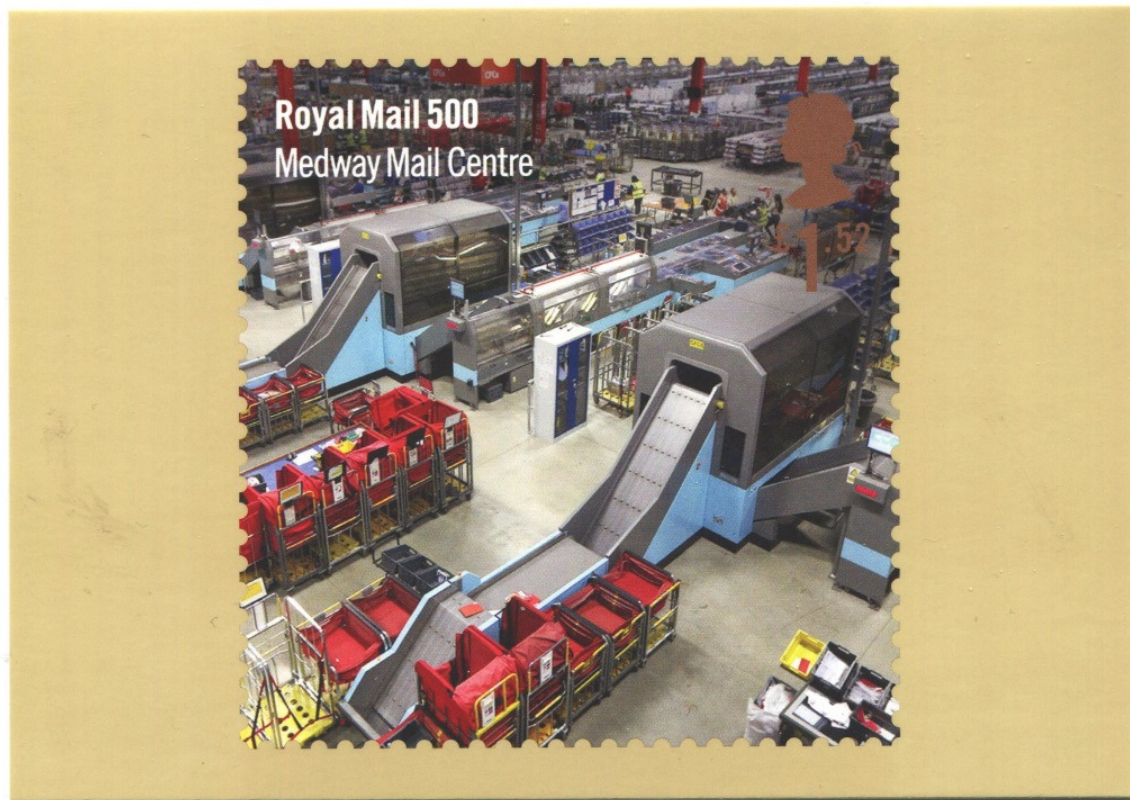

GB Stamps with a Postal Mechanisation theme

“Royal Mail 500” PHQ cards, issued 17 Feb 2016.